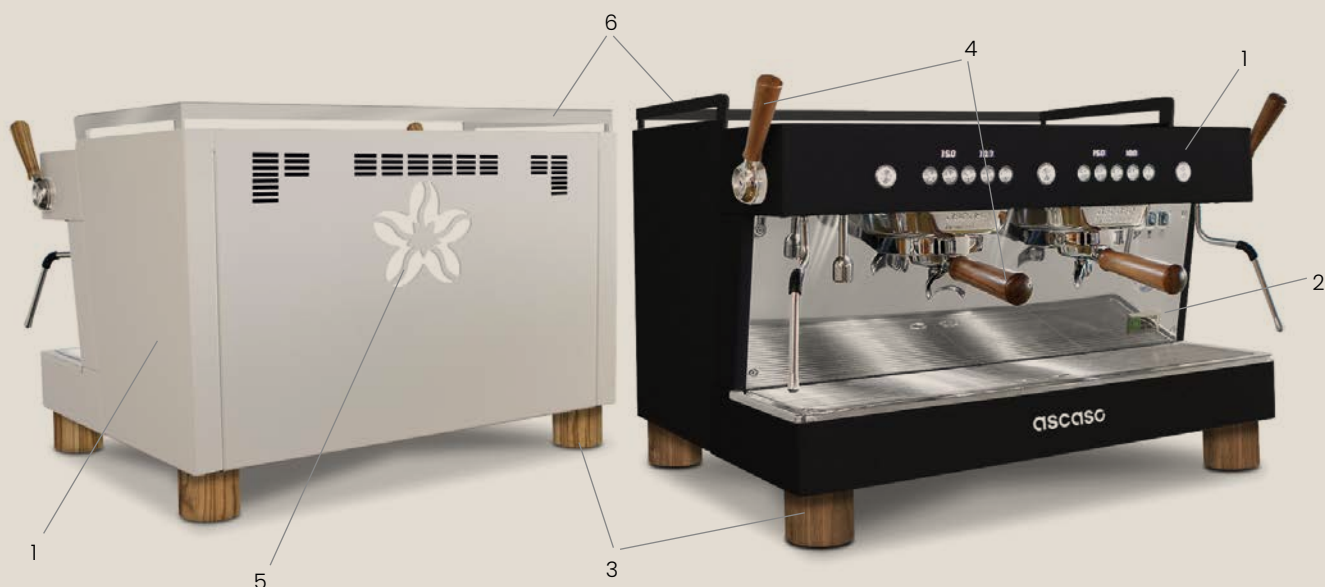

Options Barista T

Raised (12,5 cm)	215 £
Back lighting (With client's logo)	1.287 £

Accessories

Boiler thermal insulation	19100210 (2/3 GR) (standard in PRO)	137 £
Active cupwarmer	04420790 (2 GR) / 04420000 (3 GR) (standard in PRO)	137 £
41541600 Antisplash water system (standard in PRO)		355 £
41302240 Bottomless filterholder		108 £
41302250 Wood bottomless filterholder		140 £
41301380 Wood capsule filterholder		141 £

Barista T / Baby T - Custom

Customizations

Customizations	Barista T		Baby T
	2GR	3GR	1GR
1 Painted body, colour on request	644 £	644 £	644 £
2 Front panel colour	107 £	107 £	107 £
3 Walnut wooden legs (41541160). 4 units	258 £	258 £	258 £
3 Olive wooden legs (41541170). 4 units	345 £	345 £	345 £
3 Aluminium legs, colour on request (41541180). 4 units	301 £	301 £	301 £
4 Set of 2 filter holder handles + 1 olive steam knobs (41300020+42987251)			250 £
4 Set of 3 filter holder handles + 2 olive steam knobs (41300020+42987251)	419 £		
4 Set of 4 filter holder handles + 2 olive steam knobs (41300020+42987251)		515 £	
5 Backlight rear logo (customer's logo)	1.259 £	1.259 £	
6 Stainless steel rail. Polished and shining on both sides.	(41541130) 215 £	(41541420) 429£	(41541750) 215 £
6 Stainless steel rail, painted on both sides.	(41541720) 279 £	(41541740) 558 £	(41541760) 279 £